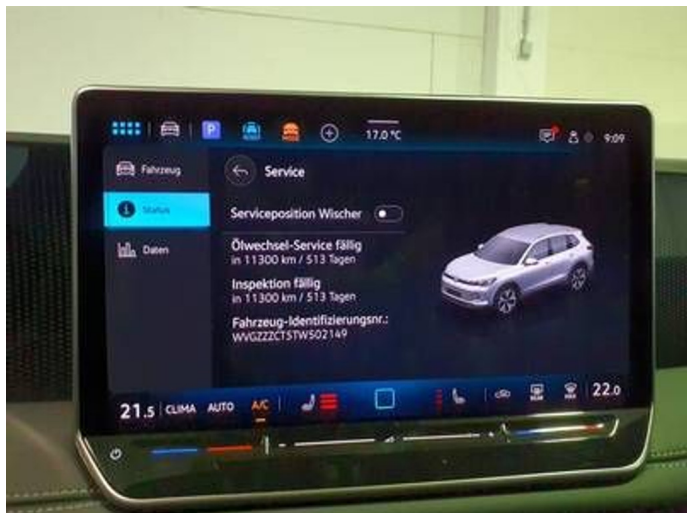

Foto's voertuig